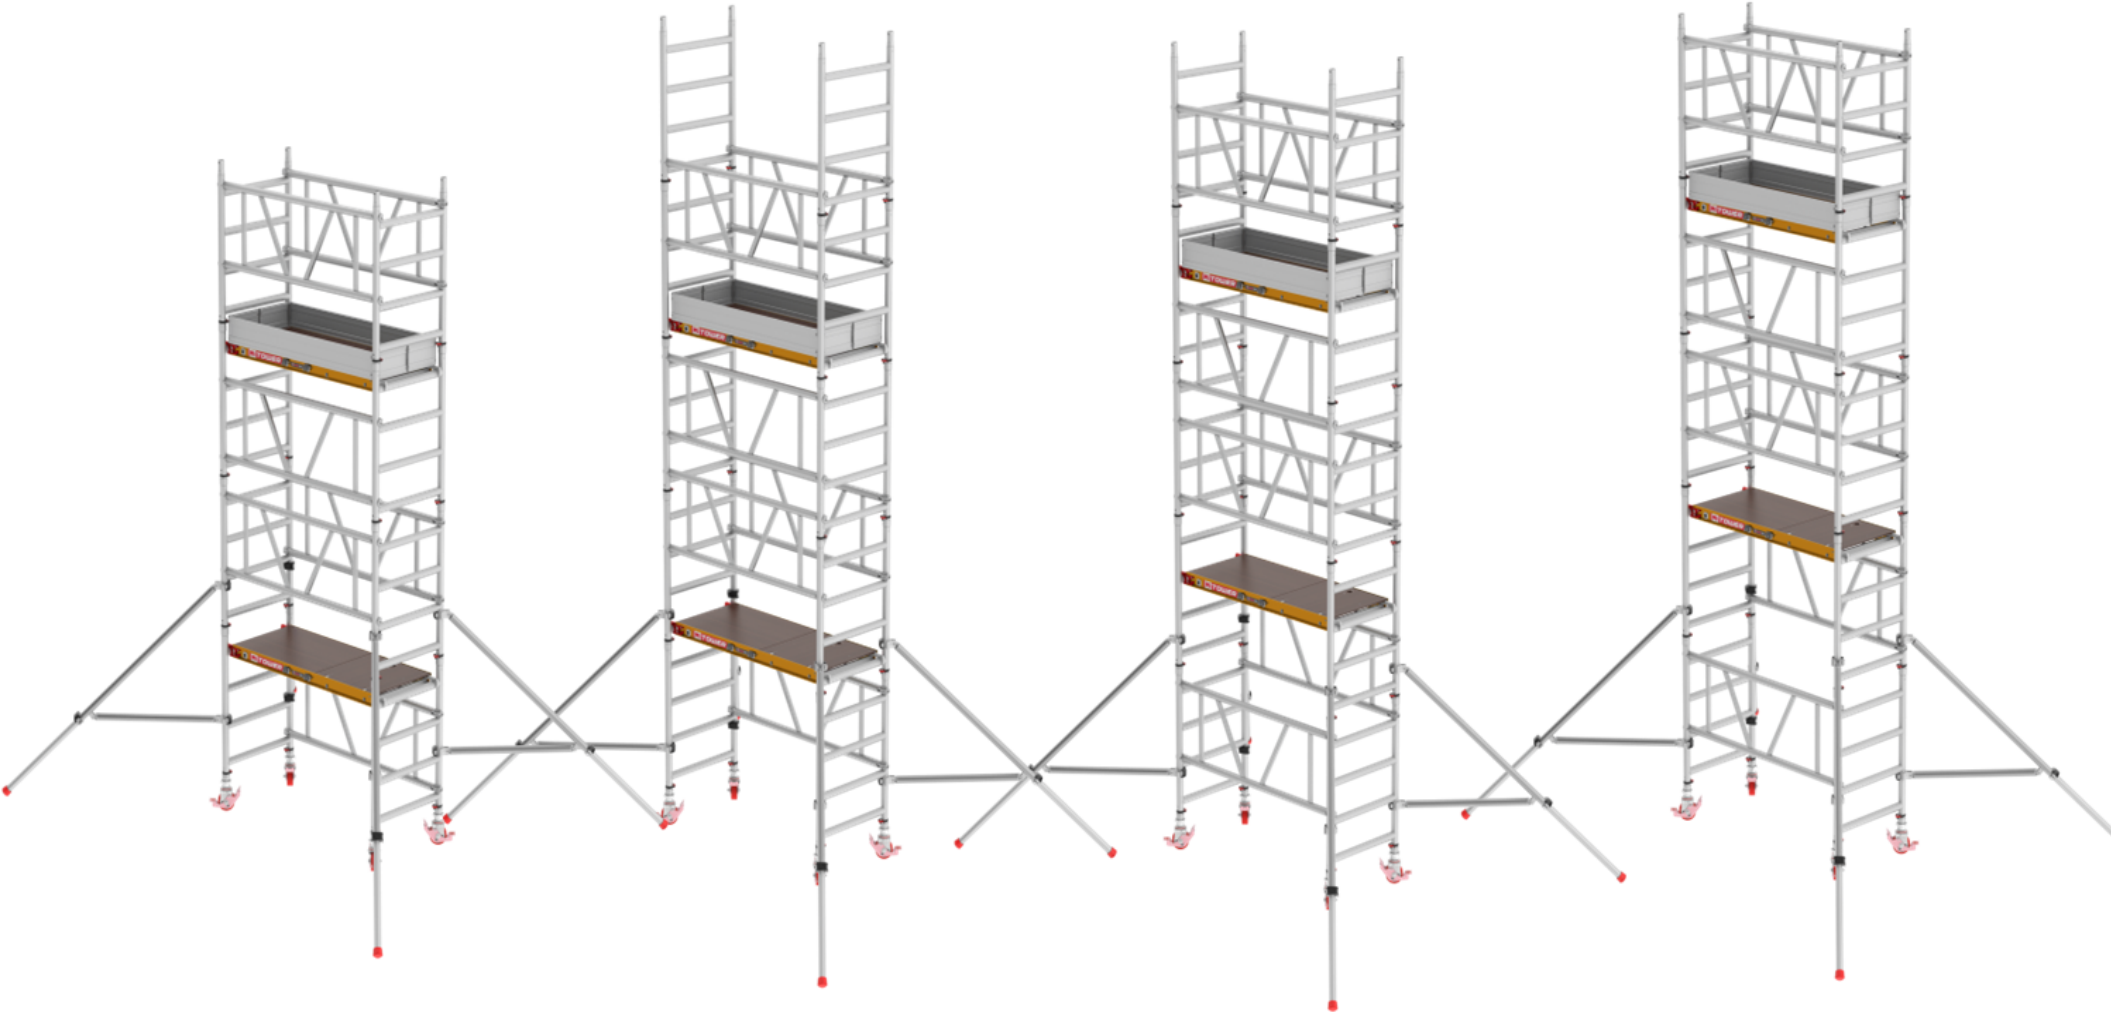

**Low-Level
Access, LLC**

888-569-4050
low-levelaccess.com

Mi TOWER⁺ NON-TYPICAL CONFIGURATIONS

**Platform Height: 10' 6"
Working Height: 16' 6"**

**Platform Height: 11' 4"
Working Height: 17' 4"**

**Platform Height: 13'
Working Height: 19'**

**Platform Height: 13' 10"
Working Height: 19' 10"**

**Low-Level
Access, LLC**

888-569-4050
low-levelaccess.com

Mi TOWER⁺ NON-TYPICAL CONFIGURATIONS

Platform Height: 15' 6"
Working Height: 21' 6"

Platform Height: 17' 2"
Working Height: 23' 2"

Platform Height: 18'
Working Height: 14'

Platform Height: 19' 8"
Working Height: 25' 8"

Platform Height: 20' 6"
Working Height: 26' 6"