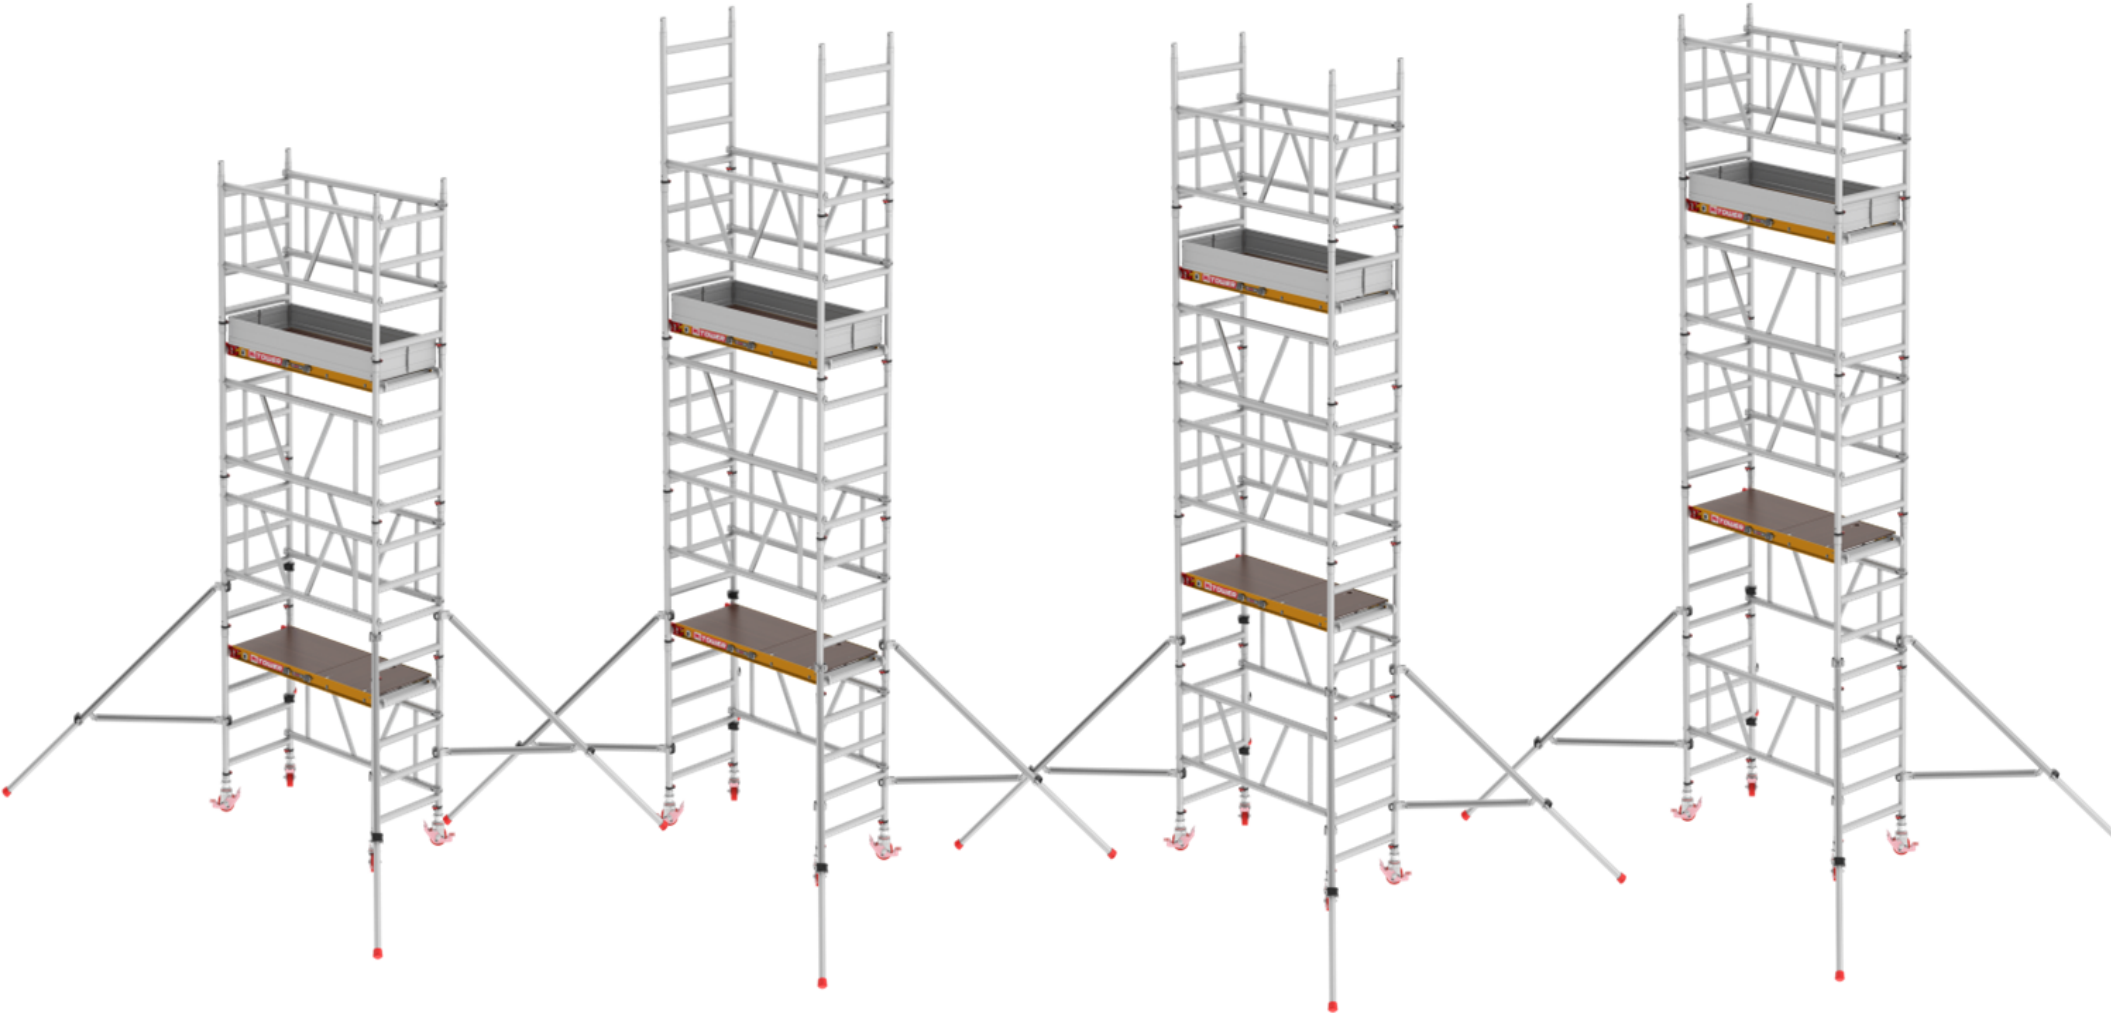

**Low-Level
Access, LLC**

888-569-4050
low-levelaccess.com

Mi TOWER⁺ NON-TYPICAL CONFIGURATIONS

**Platform Height: 10' 6"
Working Height: 16' 6"**

**Platform Height: 11' 4"
Working Height: 17' 4"**

**Platform Height: 13'
Working Height: 19'**

**Platform Height: 13' 10"
Working Height: 19' 10"**

**Low-Level
Access, LLC**

888-569-4050
low-levelaccess.com

Mi TOWER⁺ NON-TYPICAL CONFIGURATIONS

**Platform Height: 17' 2"
Working Height: 23' 2"**

**Platform Height: 18'
Working Height: 14'**

**Platform Height: 19' 8"
Working Height: 25' 8"**

**Platform Height: 20' 6"
Working Height: 26' 6"**