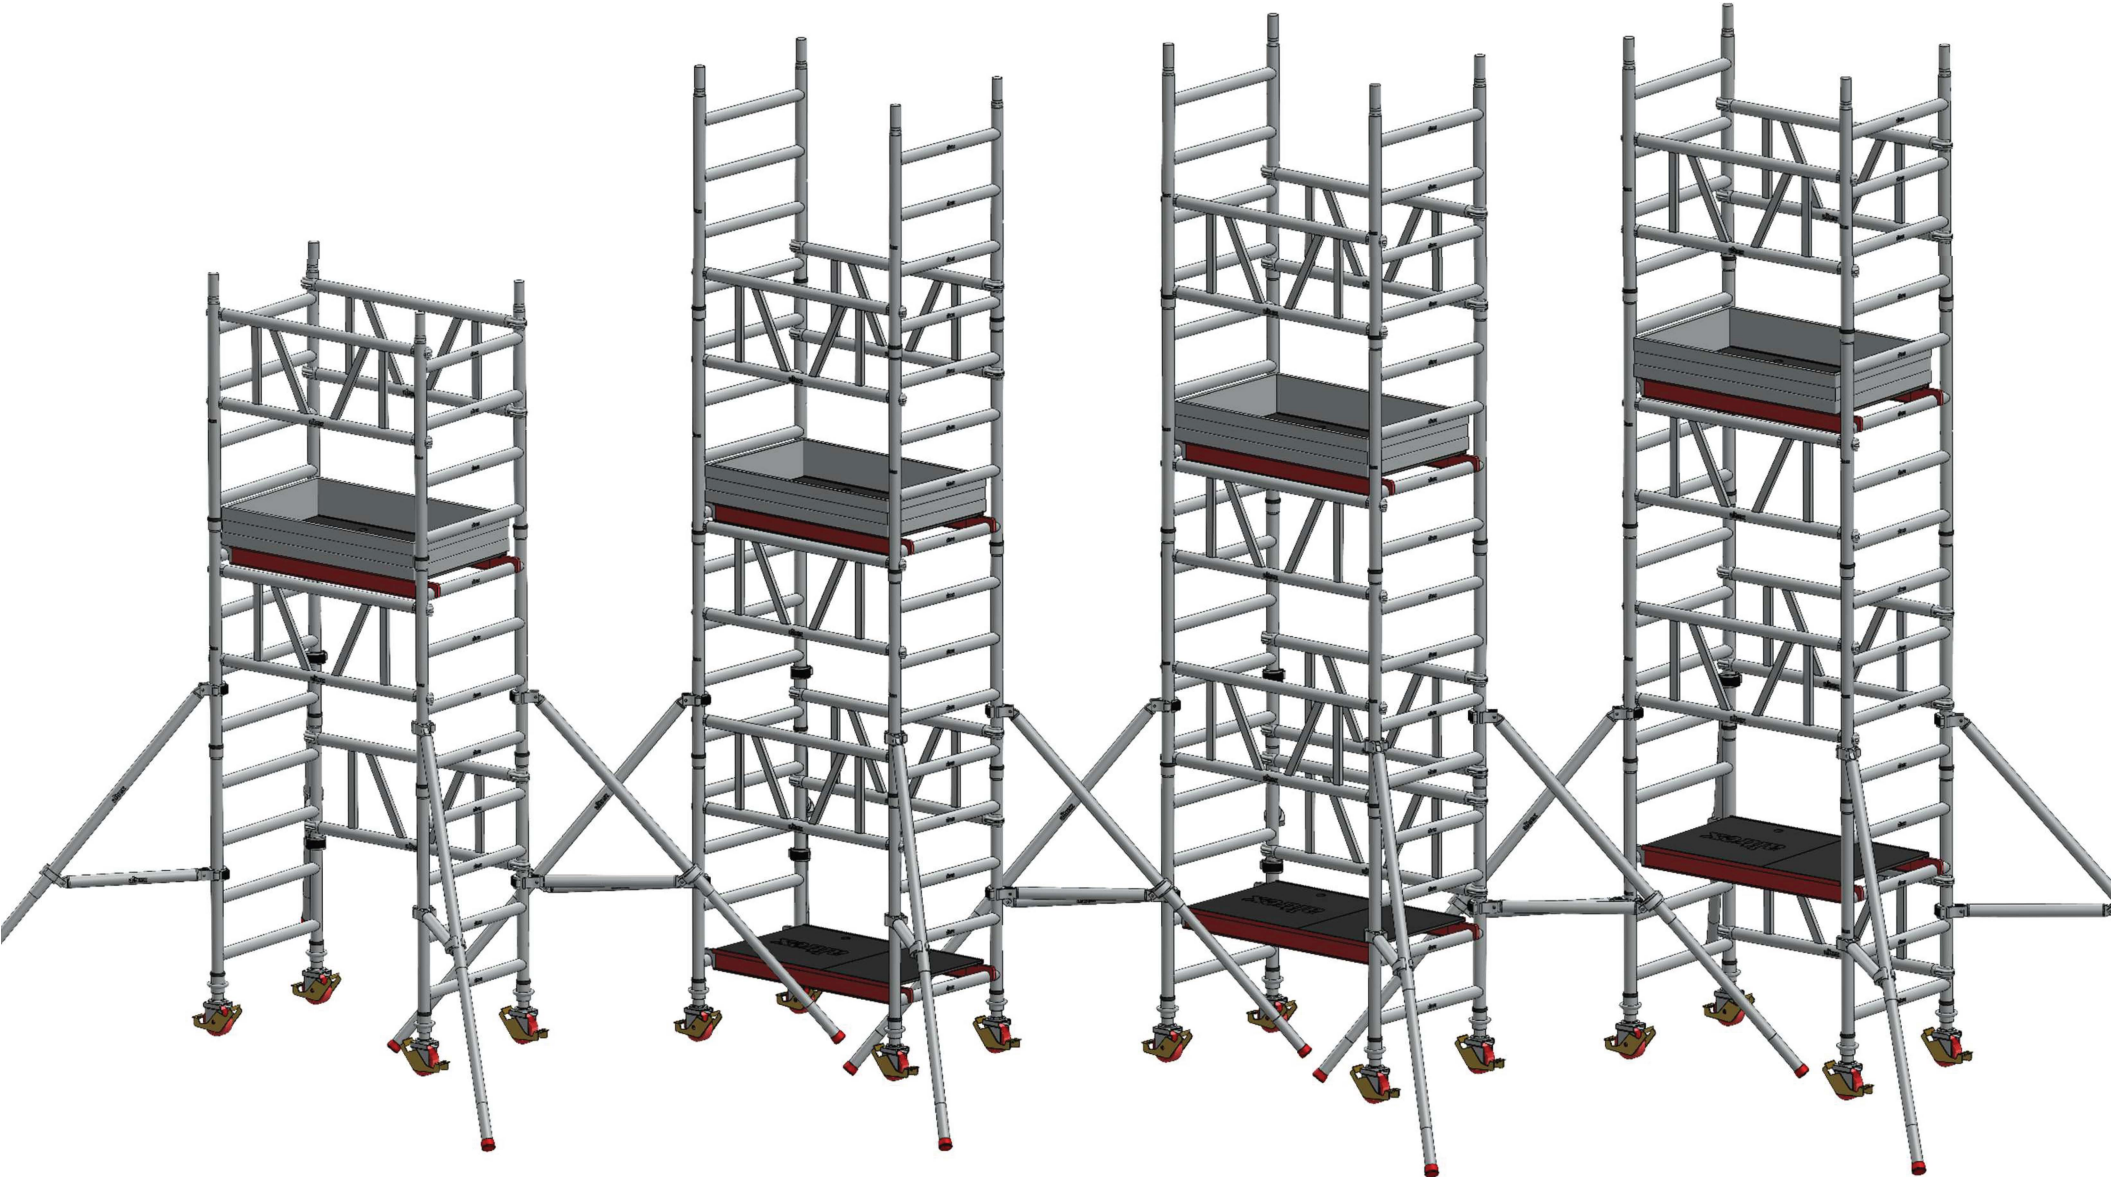

Low-Level
Access, LLC

888-569-4050
low-levelaccess.com

Mi **TOWER** NON-TYPICAL CONFIGURATIONS

Platform Height: 7' 2"
Working Height: 13' 2"

Platform Height: 8'
Working Height: 13' 2"

Platform Height: 8' 10"
Working Height: 14' 10"

Platform Height: 9' 8"
Working Height: 15' 8"

Platform Height: 10' 6"
Working Height: 16' 6"

Platform Height: 11' 4"
Working Height: 17' 4"

Platform Height: 12' 2"
Working Height: 18' 2"

Platform Height: 13'
Working Height: 19'

Platform Height: 13' 10"
Working Height: 19' 10"