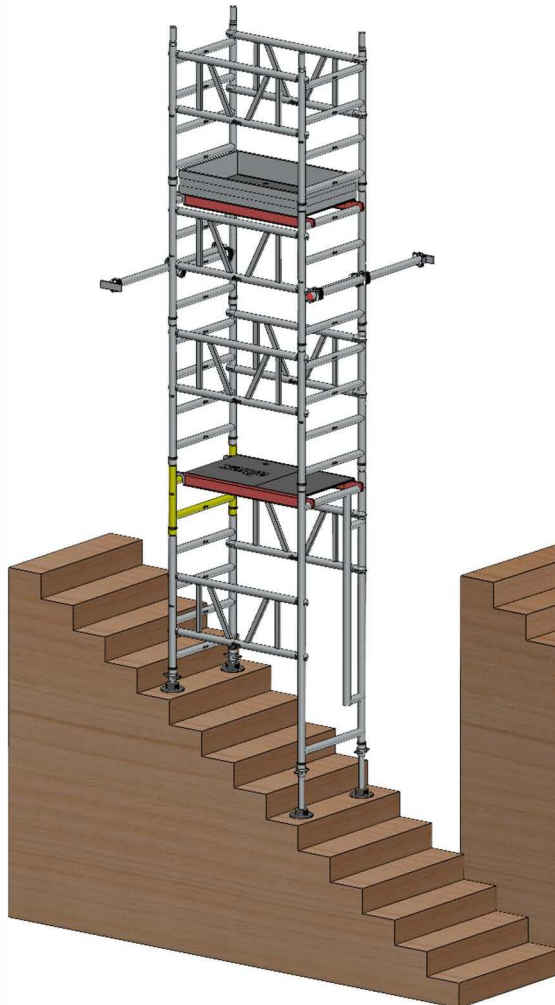

# Mi TOWER STAIRS NON-TYPICAL CONFIGURATIONS

ALL HEIGHTS ARE MEASURED FROM THE TOP SIDE ON THE STAIRS

Platform Height: 5' 1"  
Working Height: 11' 1"

Platform Height: 5' 11"  
Working Height: 11' 1"

Platform Height: 6' 9"  
Working Height: 12' 9"

# Mi TOWER STAIRS NON-TYPICAL CONFIGURATIONS

ALL HEIGHTS ARE MEASURED FROM THE TOP SIDE ON THE STAIRS

Platform Height: 11' 9"  
Working Height: 17' 9"

Platform Height: 12' 7"  
Working Height: 18' 7"

Platform Height: 13' 5"  
Working Height: 19' 5"