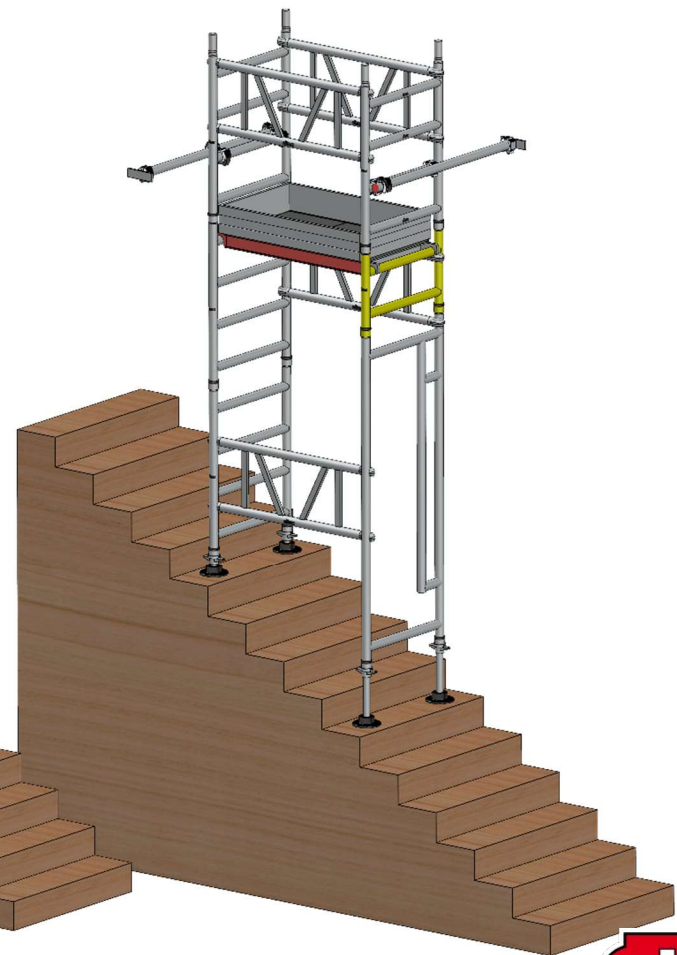

# Mi TOWER STAIRS NON-TYPICAL CONFIGURATIONS

ALL HEIGHTS ARE MEASURED FROM THE TOP SIDE ON THE STAIRS

Platform Height: 5' 1"  
Working Height: 11' 1"

Platform Height: 5' 11"  
Working Height: 11' 1"

Platform Height: 6' 9"  
Working Height: 12' 9"

# Mi TOWER STAIRS NON-TYPICAL CONFIGURATIONS

ALL HEIGHTS ARE MEASURED FROM THE TOP SIDE ON THE STAIRS

Platform Height: 11' 9"  
Working Height: 17' 9"

Platform Height: 12' 7"  
Working Height: 18' 7"

Platform Height: 13' 5"  
Working Height: 19' 5"