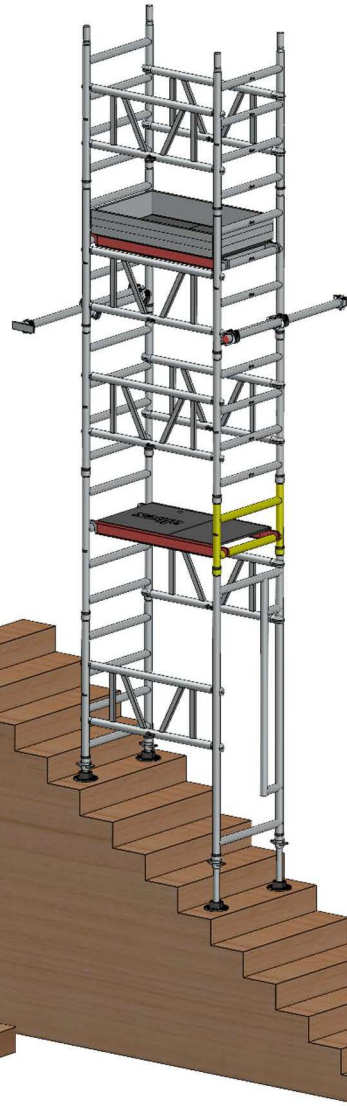

# Mi TOWER STAIRS NON-TYPICAL CONFIGURATIONS

ALL HEIGHTS ARE MEASURED FROM THE TOP SIDE ON THE STAIRS

Platform Height: 5' 1"  
Working Height: 11' 1"

Platform Height: 5' 11"  
Working Height: 11' 1"

Platform Height: 6' 9"  
Working Height: 12' 9"

# Mi TOWER STAIRS NON-TYPICAL CONFIGURATIONS

ALL HEIGHTS ARE MEASURED FROM THE TOP SIDE ON THE STAIRS

Platform Height: 11' 9"  
Working Height: 17' 9"

Platform Height: 12' 7"  
Working Height: 18' 7"

Platform Height: 13' 5"  
Working Height: 19' 5"