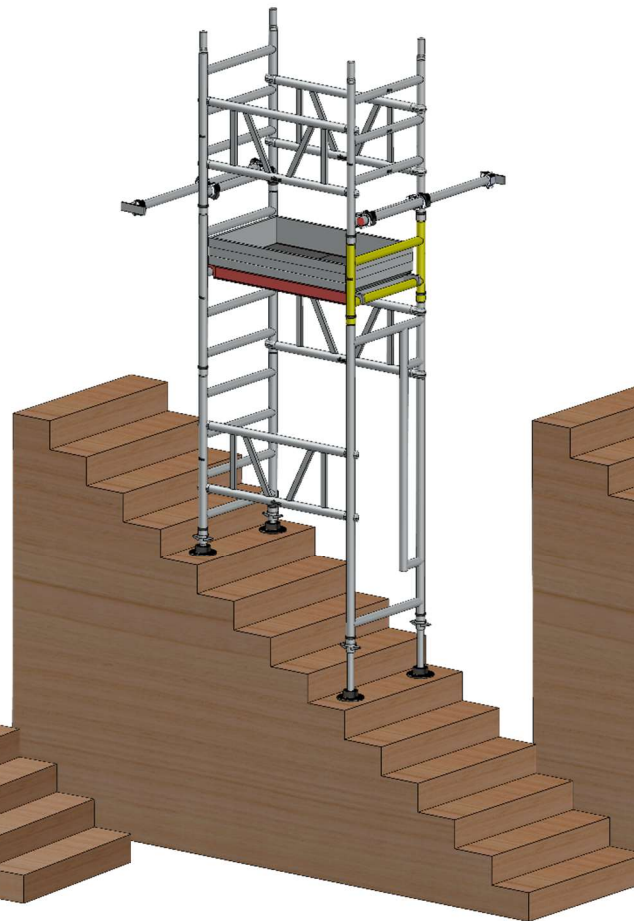

# Mi TOWER STAIRS NON-TYPICAL CONFIGURATIONS

ALL HEIGHTS ARE MEASURED FROM THE TOP SIDE ON THE STAIRS

Platform Height: 5' 1"  
Working Height: 11' 1"

Platform Height: 5' 11"  
Working Height: 11' 1"

Platform Height: 6' 9"  
Working Height: 12' 9"

# Mi TOWER STAIRS NON-TYPICAL CONFIGURATIONS

ALL HEIGHTS ARE MEASURED FROM THE TOP SIDE ON THE STAIRS

Platform Height: 11' 9"  
Working Height: 17' 9"

Platform Height: 12' 7"  
Working Height: 18' 7"

Platform Height: 13' 5"  
Working Height: 19' 5"