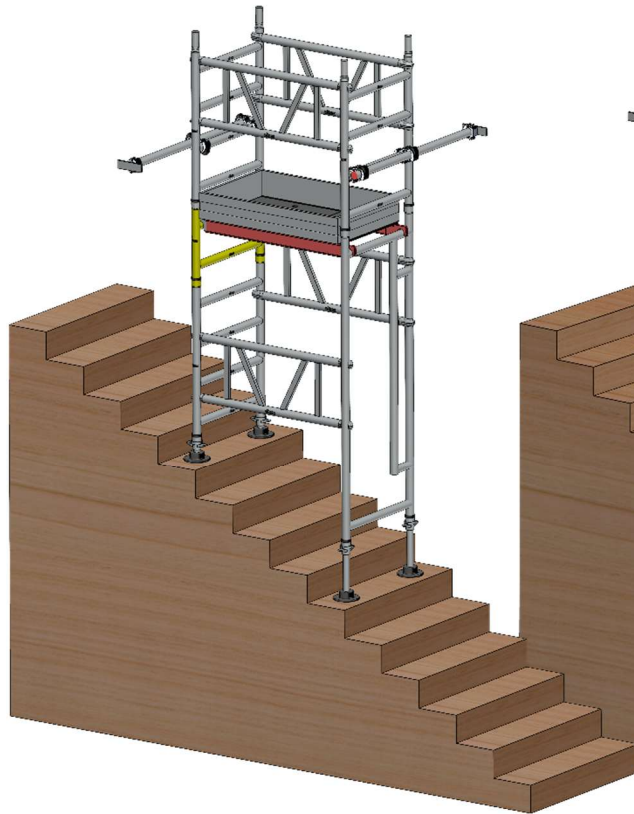

# Mi TOWER STAIRS NON-TYPICAL CONFIGURATIONS

ALL HEIGHTS ARE MEASURED FROM THE TOP SIDE ON THE STAIRS

Platform Height: 5' 1"  
Working Height: 11' 1"

Platform Height: 5' 11"  
Working Height: 11' 1"

Platform Height: 6' 9"  
Working Height: 12' 9"

# Mi TOWER STAIRS NON-TYPICAL CONFIGURATIONS

ALL HEIGHTS ARE MEASURED FROM THE TOP SIDE ON THE STAIRS

Platform Height: 11' 9"  
Working Height: 17' 9"

Platform Height: 12' 7"  
Working Height: 18' 7"

Platform Height: 13' 5"  
Working Height: 19' 5"