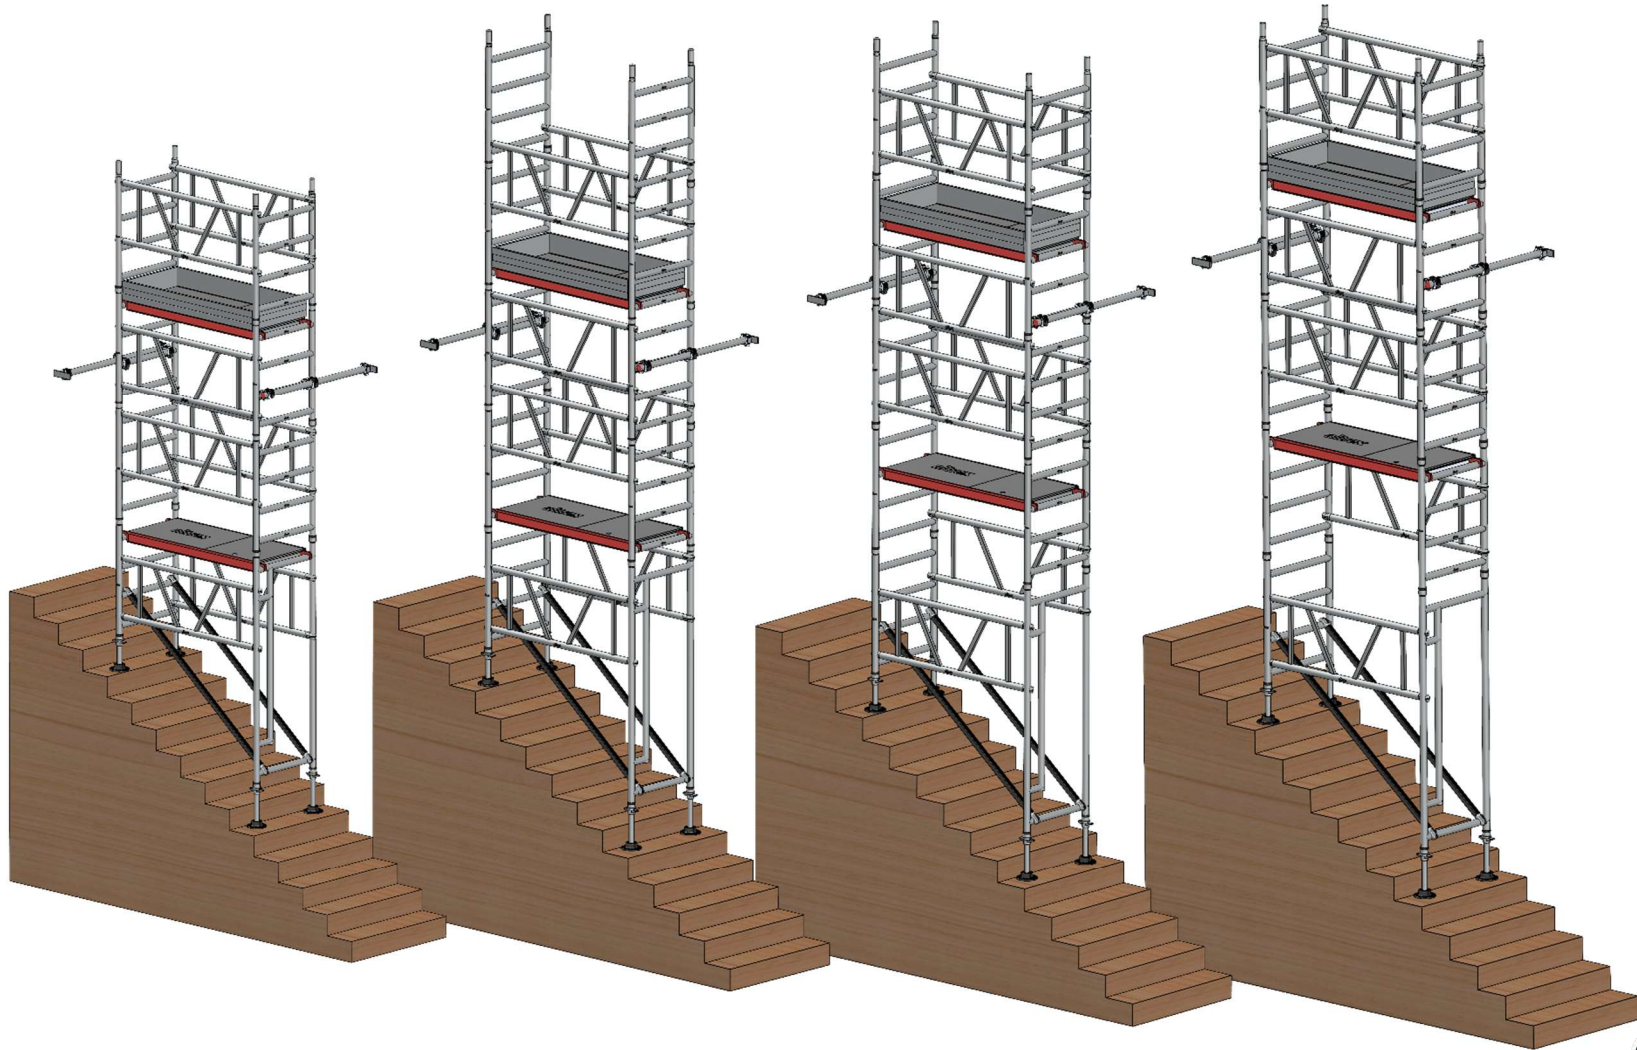

# Mi TOWER+ STAIRS NON-TYPICAL CONFIGURATIONS

ALL HEIGHTS ARE MEASURED FROM THE TOP SIDE ON THE STAIRS

Platform Height: 10' 1"  
Working Height: 16' 1"

Platform Height: 10' 11"  
Working Height: 16' 11"

Platform Height: 12' 7"  
Working Height: 18' 7"

Platform Height: 13' 5"  
Working Height: 19' 5"

Low-Level  
Access, LLC

888-569-4050  
low-levelaccess.com

# Mi TOWER+ STAIRS NON-TYPICAL CONFIGURATIONS

ALL HEIGHTS ARE MEASURED FROM THE TOP SIDE ON THE STAIRS

Platform Height: 16' 9"  
Working Height: 22' 9"

Platform Height: 17' 7"  
Working Height: 23' 7"

Platform Height: 19' 3"  
Working Height: 25' 3"

Platform Height: 20' 1"  
Working Height: 26' 1"